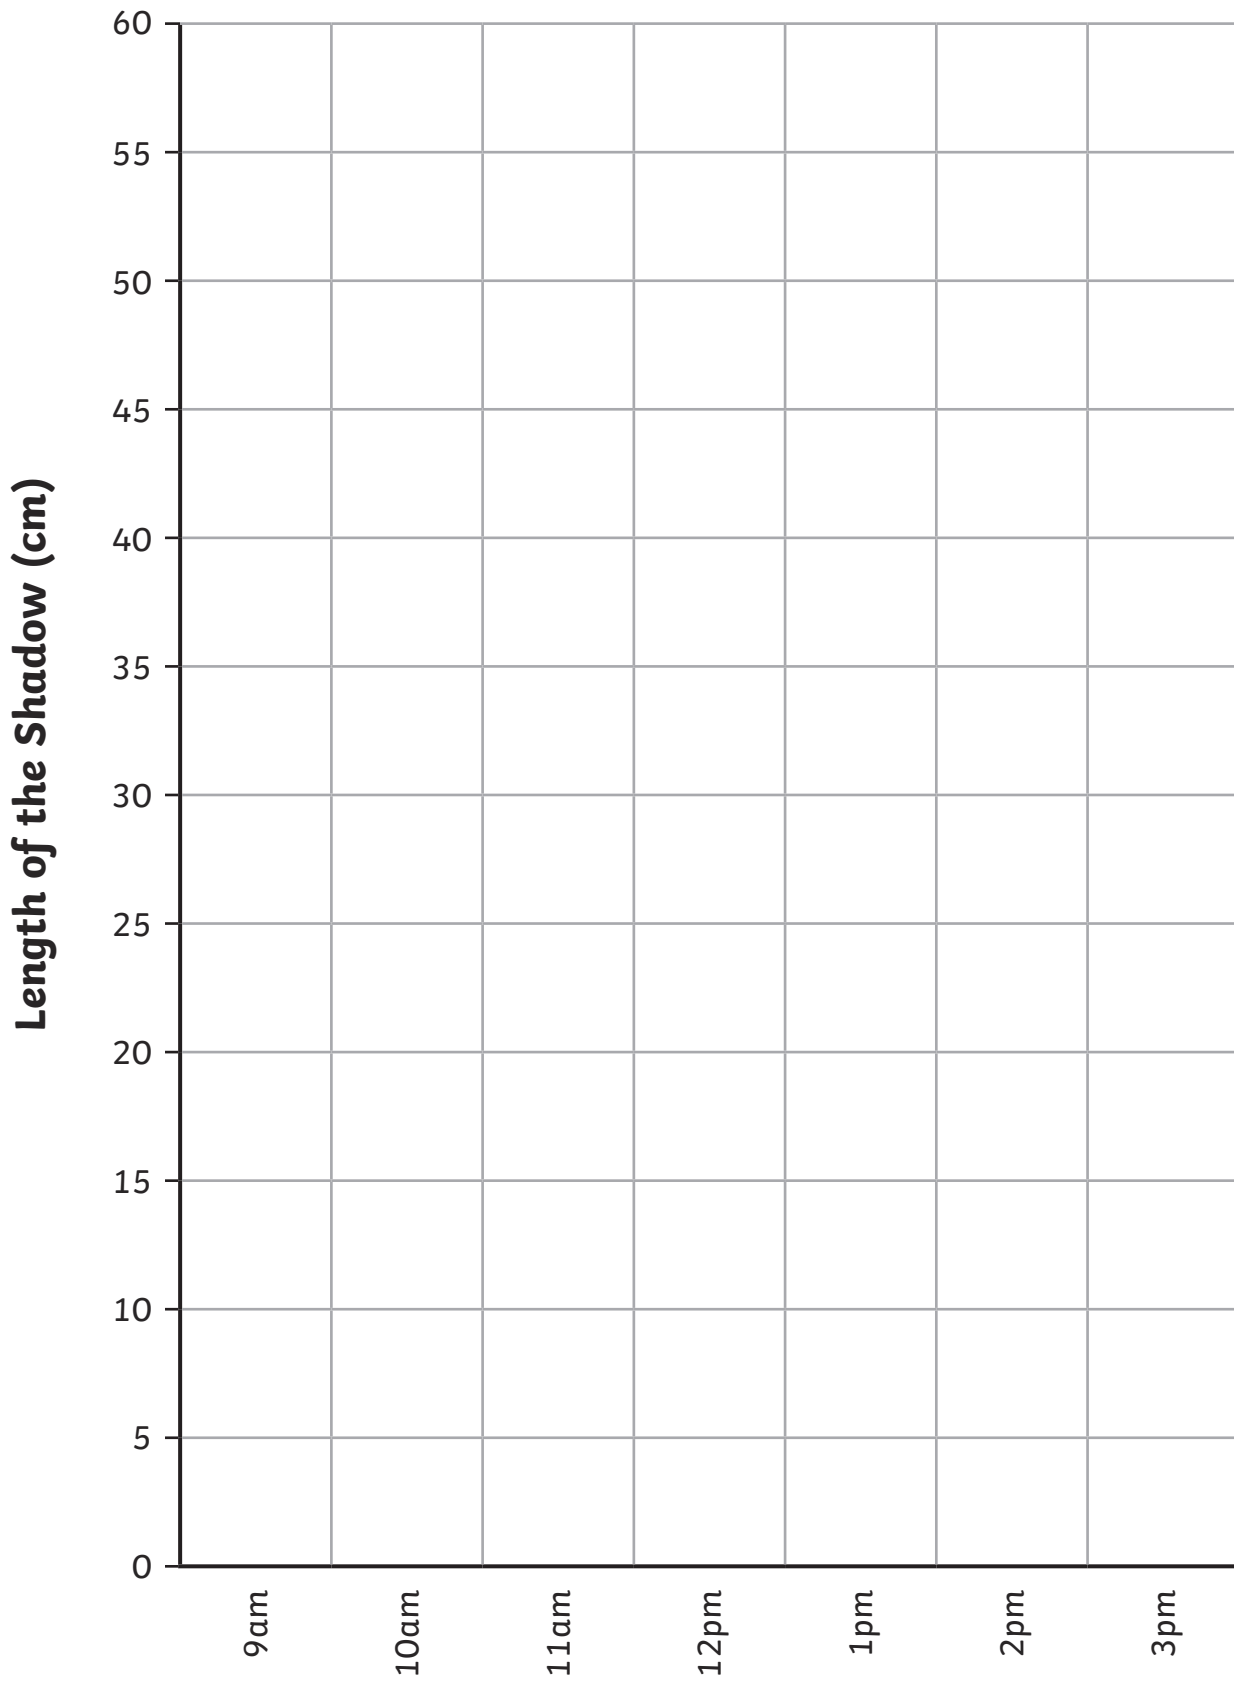

# Length of a Shadow

Use the table below to record the length of the shadow.

Time	Length of the shadow
9:00am	
10:00am	
11:00am	
12:00pm	
1:00pm	
2:00pm	
3:00pm	

visit [twinkl.com](https://www.twinkl.com)

# A Line Graph to Show the Length of a Shadow At Different Times

# Diameter of a Puddle

Use the table below to record the diameter of a puddle.

Time	Diameter of the Puddle
9:00am	
10:00am	
11:00am	
12:00pm	
1:00pm	
2:00pm	
3:00pm	

visit [twinkl.com](https://www.twinkl.com)